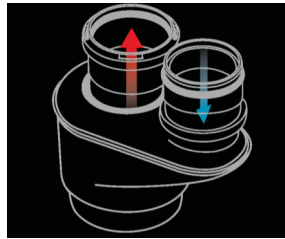

Rinnai Concentric to Twin Pipe PVC Adaptor

187585PP Twin Pipe Adaptor

Rinnai is offering a new accessory for their condensing water heaters that allows you to

use PVC or CPVC for venting. The new part is called a Twin Pipe Adaptor which splits the intake and exhaust, and allows use of materials other than the concentric polypropylene piping offered by Rinnai.

This should be a popular move for plumbers, as PVC and CPVC are more readily available to them. The adaptor has a 3" connection to PVC but 3"

or 4" piping may be used.

The adaptor is only usable on the RU condensing models, not on the previous RC condensing models from 2011 and earlier. It can be used on both propane and natural gas units. In conjunction with this change, Rinnai has also increased their maximum equivalent vent lengths for these units. Please call for details.

Zurn PEX Pipe Support Track

Zurn PEX continues to reinforce their large diameter commercial business by coming up with new products to help installers. The latest of these is the Zurn Pex Pipe Support, a 9ft long steel channel support system for 1 to 2" pipe. It allows you to have the same hanger spacing as copper tubing, extending the distance between supports.

The pipe support is sized to

the tubing and snaps on for extra grip, and fits inside the standard CTS (copper tube size) insulation. The material can be easily cut with hand tools to allow you to customize it for your job. As an added benefit, the pipe support controls the direction of pipe expansion and helps keep the piping straighter. These make both new installation and re-piping jobs go faster.